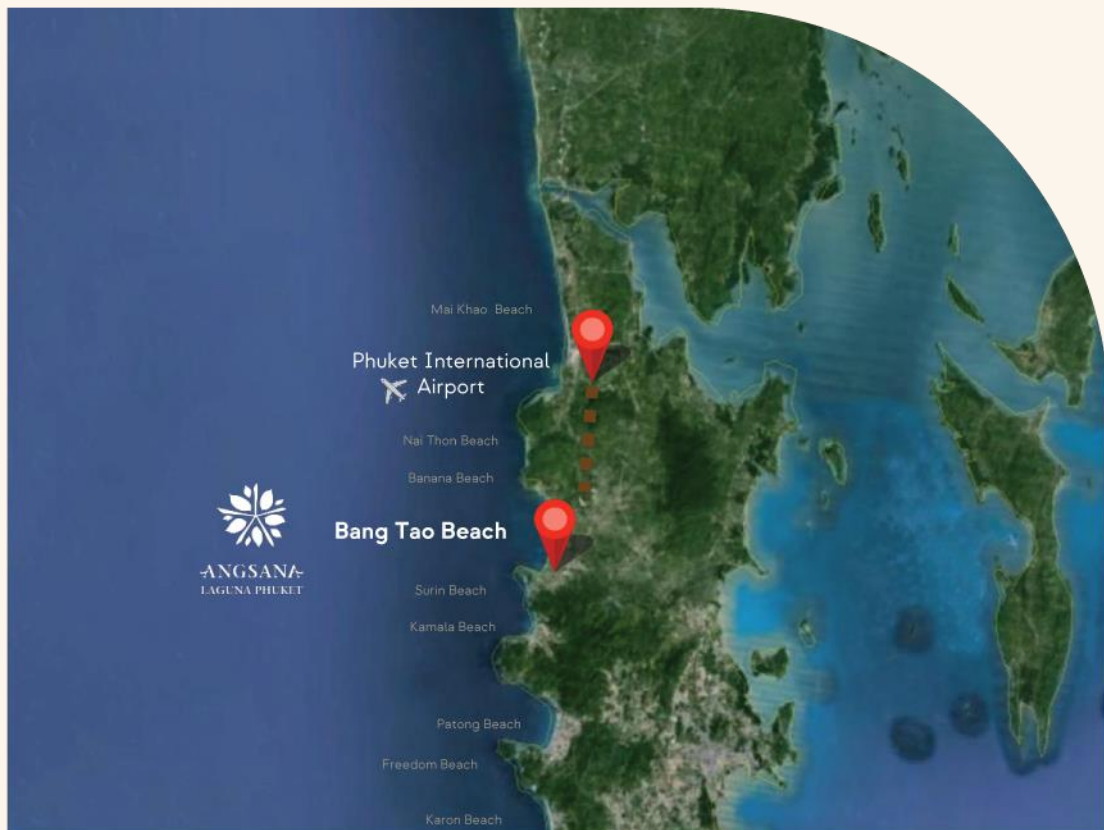

ANGSANA
LAGUNA PHUKET

Angsana Laguna Phuket

Presentation Sales

Sense the Moment

Angsana Laguna Phuket offers a unique blend of luxury, wellness and family-friendly amenities within a stunning beachfront setting on Phuket's Bang Tao Bay. With extensive dining options, sustainable practices and activities for all ages, it is an ideal destination for an unforgettable tropical retreat.

Location

Laguna Phuket

Angsana Laguna Phuket is located within the private gated resort community of Laguna Phuket on the sweeping white sands of Bang Tao Beach. There's plenty to occupy you here at Angsana Laguna Phuket. Enjoy a round of golf within walking distance of your Phuket resort, or shop for the brands you love at the exclusive Canal Village Shopping Centre.

Distance from Angsana to

- | | |
|---------------------------------------|--------|
| • Canal Village Laguna Shopping | 600 m |
| • Boat Avenue Phuket | 2.1 km |
| • Porto de Phuket | 2.4 km |
| • Green Elephant Sanctuary Park | 4.4 km |
| • Robinson Department Store - Thalang | 9 km |
| • Phuket International Airport | 19 km |
| • Sirinat National Park | 15 km |
| • Patong Beach | 16 km |
| • Phuket Old Town | 22 km |
| • Central Phuket Department Store | 22 km |
| • Promthep Cape | 40 km |

Prime Location

- Strategically situated just a short 30-minute drive from the International Airport

Exclusive Beach Access:

- Discover your own secluded beach getaway, nestled amidst, Stunning lagoons

Roomy Accommodations: