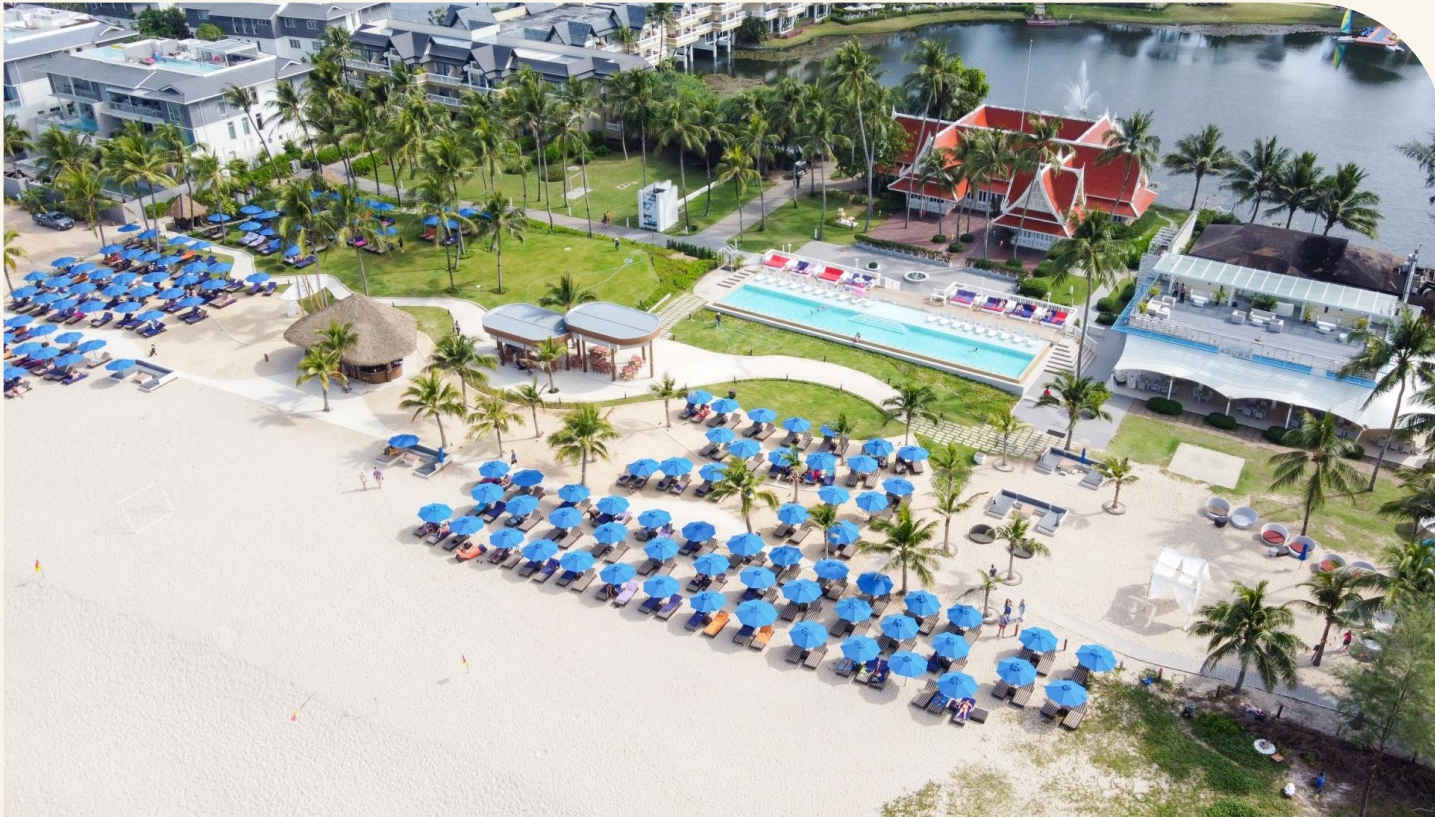

Highlight *A secluded beach*