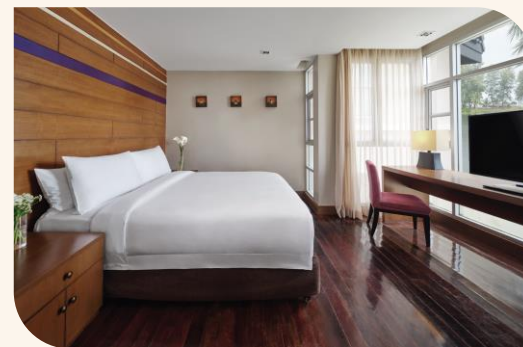

2-Bedroom Island Suite

Tranquility prevails throughout this two-bedroom suite. A groomed garden leads into a living area complete with contemporary Thai-style décor.

Pool / Lagoon / Garden
King & Twin (113 sqm / 1,216 sqft)
Maximum capacity: 5 adults or 4 adults + 2 children

2-Bedroom Island Duplex

Dine al fresco on your rooftop patio and watch the clouds spin lazily by

Lagoon View
King & Twin (139 sqm / 1,496 sqft)
Maximum capacity: 5 adults or 4 adults + 2 children