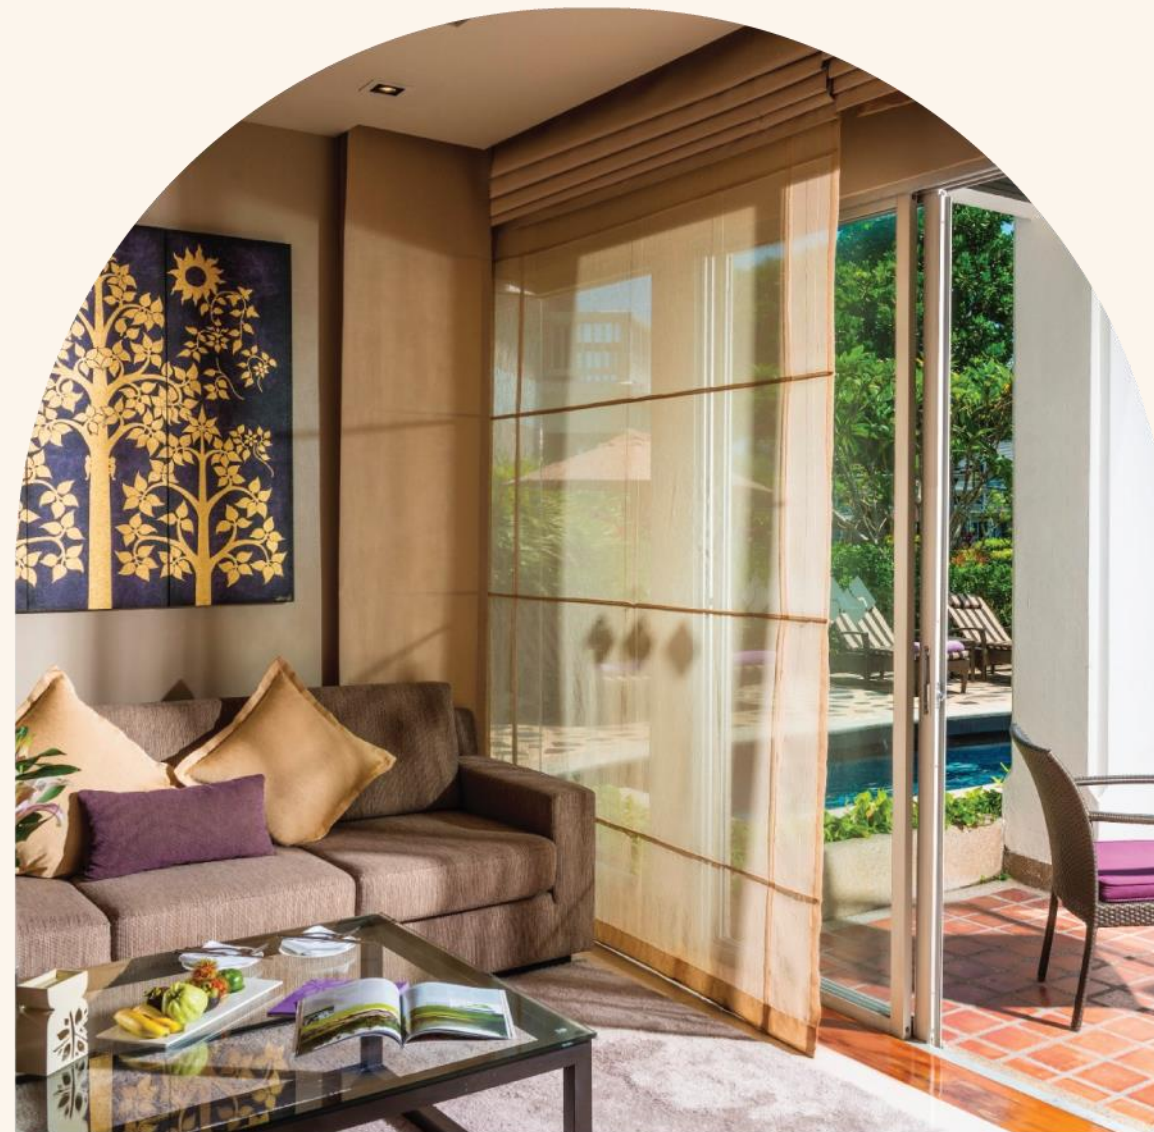

Laguna Room

The room is brightly decorated with royal Thai artworks and modern furnishings to create a welcoming atmosphere.

Pool / Lagoon / Garden View
King or Twin

(40 sqm / 431 sqft)

Maximum capacity: 3 adults or 2 adults + 2 children