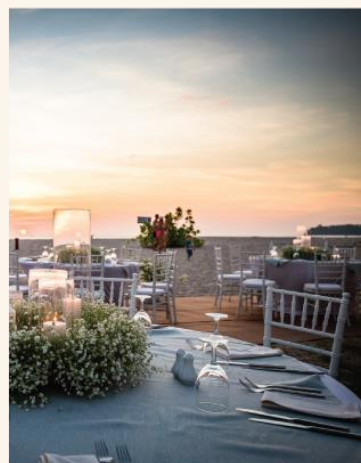

Xana Beachfront

- Beachfront event venue overlooking scenic Bang Tao Bay
- State of the art sound system