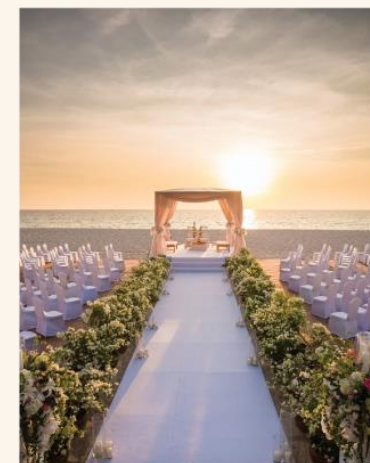

Xana Beachfront

- Beachfront event venue overlooking scenic Bang Tao Bay
- State of the art sound system