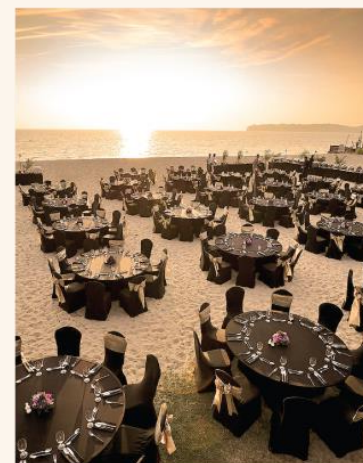

Xana Beachfront

- Beachfront event venue overlooking scenic Bang Tao Bay
- State of the art sound system